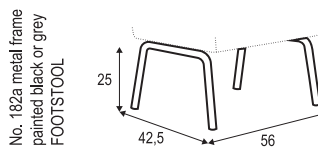

UPHOLSTERY

FABRIC and LEATHER: FC- fix cover

FEET

STANDARD COMFORT

1. polyurethane foam / high resilient polyurethane foam
2. silicone balls
3. upholstery belts
4. metal frame
5. FSC® certified solid wood and wood based elements
6. fabric or leather
7. metal frame