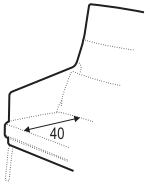

SITS
— *comfortable life*

cocktail
& design

SIRI

ARMCHAIR

FOOTSTOOL

EXTRA DIMENSIONS

DEPTH OF SEAT

DEPTH OF SEAT WITHOUT CUSHION