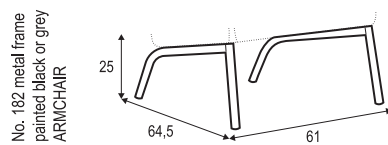

UPHOLSTERY

FABRIC and LEATHER: FC- fix cover

FEET

STANDARD COMFORT

1. polyurethane foam / high resilient polyurethane foam
2. silicone balls
3. upholstery belts
4. metal frame
5. FSC® certified solid wood and wood based elements
6. fabric or leather
7. metal frame