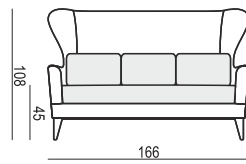

SITS
— *comfortable life*

home
& family

GRETA

GRETA

SITS reserves the right to change construction of products and components used due to improving durability of product and customer satisfaction without any further notice. Explicit ± 2 cm tolerance of all elements sizes.

www.sits.eu
OCTOBER 2018

ARMCHAIR

2,5 SEATER

FOOTSTOOL

2,5 SEATER LEATHER

UPHOLSTERY

FABRIC and LEATHER: FC - fix cover

FEET