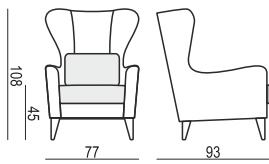

SITS
— *comfortable life*

home
& family

GRETA

GRETA

SITS reserves the right to change construction of products and components used due to improving durability of product and customer satisfaction without any further notice. Explicit ± 2 cm tolerance of all elements sizes.

www.sits.eu
OCTOBER 2018

ARMCHAIR

2,5 SEATER

FOOTSTOOL

2,5 SEATER LEATHER

UPHOLSTERY

FABRIC and LEATHER: FC - fix cover

FEET