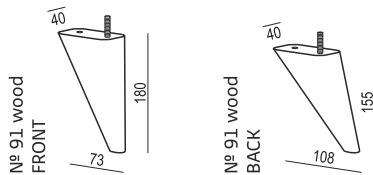

www.sits.eu
OCTOBER 2018

ARMCHAIR

2,5 SEATER

FOOTSTOOL

2,5 SEATER LEATHER

UPHOLSTERY

FABRIC and LEATHER: FC - fix cover

FEET