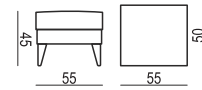

www.sits.eu
OCTOBER 2018

ARMCHAIR

2,5 SEATER

FOOTSTOOL

2,5 SEATER LEATHER

UPHOLSTERY

FABRIC and LEATHER: FC - fix cover

FEET