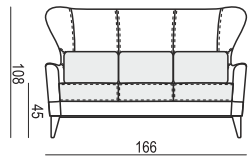

www.sits.eu
OCTOBER 2018

ARMCHAIR

2,5 SEATER

FOOTSTOOL

2,5 SEATER LEATHER

UPHOLSTERY

FABRIC and LEATHER: FC - fix cover

FEET