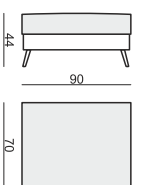

2 SEATER without ARMRESTS

3 SEATER

3 SEATER LEFT (or RIGHT)

3 SEATER without ARMRESTS

CHAISELONGUE LEFT (or RIGHT)

CHAISELONGUE WIDE LEFT (or RIGHT)

DIVAN LEFT (or RIGHT)

COZY CORNER LEFT (or RIGHT)

CORNER 90° No.1

CORNER 90° No.2

FOOTSTOOL

ENDPART LEFT (or RIGHT)
cm 95 x 4 x 58 H

HEADREST L-77

HEADREST L-62

STELLA

Drawings show dimensions for standard comfort.
Elements in lux comfort are around 3 cm higher.

www.sits.eu
JUNE 2016

SET 1 LEFT (or RIGHT)
CHAISELONGUE LEFT (or RIGHT) + 2 SEATER RIGHT (or LEFT)

SET 2 LEFT (or RIGHT)
CHAISELONGUE WIDE LEFT (or RIGHT) + 3 SEATER RIGHT (or LEFT)

SET 3 LEFT (or RIGHT)
DIVAN LEFT (or RIGHT) + 2 SEATER RIGHT (or LEFT)

SET 4 LEFT (or RIGHT)
DIVAN LEFT (or RIGHT) + 3 SEATER RIGHT (or LEFT)

SET 5 LEFT (or RIGHT)
COZY CORNER LEFT (or RIGHT) + 3 SEATER RIGHT (or LEFT)

SET 6
DIVAN LEFT + 2 SEATER without ARMRESTS + DIVAN RIGHT