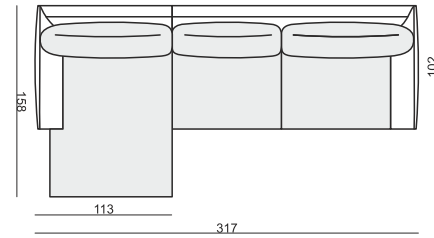

CORNER 90° No.1

CORNER 90° No.2

FOOTSTOOL

ENDPART LEFT (or RIGHT)
cm 95 x 4 x 58 H

HEADREST L-77

HEADREST L-62

STELLA

Drawings show dimensions for standard comfort.
Elements in lux comfort are around 3 cm higher.

www.sits.eu
JUNE 2016

SET 1 LEFT (or RIGHT)
CHAISELONGUE LEFT (or RIGHT) + 2 SEATER RIGHT (or LEFT)

SET 2 LEFT (or RIGHT)
CHAISELONGUE WIDE LEFT (or RIGHT) + 3 SEATER RIGHT (or LEFT)

SET 3 LEFT (or RIGHT)
DIVAN LEFT (or RIGHT) + 2 SEATER RIGHT (or LEFT)