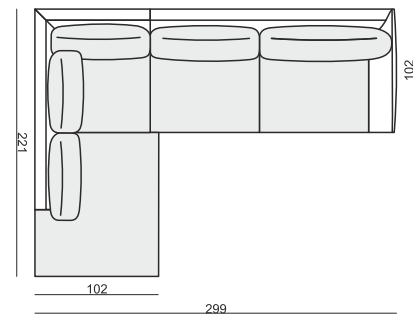

CORNER 90° No.1

CORNER 90° No.2

FOOTSTOOL

ENDPART LEFT (or RIGHT)
cm 95 x 4 x 58 H

HEADREST L-77

HEADREST L-62

STELLA

Drawings show dimensions for standard comfort.
Elements in lux comfort are around 3 cm higher.

www.sits.eu
JUNE 2016

SET 1 LEFT (or RIGHT)
CHAISELONGUE LEFT (or RIGHT) + 2 SEATER RIGHT (or LEFT)

SET 2 LEFT (or RIGHT)
CHAISELONGUE WIDE LEFT (or RIGHT) + 3 SEATER RIGHT (or LEFT)

SET 3 LEFT (or RIGHT)
DIVAN LEFT (or RIGHT) + 2 SEATER RIGHT (or LEFT)

SET 4 LEFT (or RIGHT)
DIVAN LEFT (or RIGHT) + 3 SEATER RIGHT (or LEFT)

SET 5 LEFT (or RIGHT)
COZY CORNER LEFT (or RIGHT) + 3 SEATER RIGHT (or LEFT)

SET 6
DIVAN LEFT + 2 SEATER without ARMRESTS + DIVAN RIGHT

SET 7 LEFT (or RIGHT)
DIVAN LEFT (or RIGHT) + 2 SEATER without ARMRESTS + CHAISELONGUE RIGHT (or LEFT)

SET 8 LEFT (or RIGHT)
2 SEATER LEFT (or RIGHT) + CORNER 90° No.1 + 3 SEATER RIGHT (or LEFT)

SITS reserves the right to change construction of products and components used due to improving durability of product and customer satisfaction without any further notice.
Explicit ±2 cm tolerance of all elements sizes.