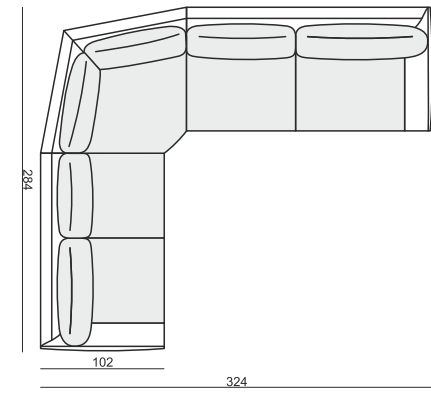

CORNER 90° No.1

CORNER 90° No.2

FOOTSTOOL

ENDPART LEFT (or RIGHT)
cm 95 x 4 x 58 H

HEADREST L-77

HEADREST L-62

STELLA

Drawings show dimensions for standard comfort.
Elements in lux comfort are around 3 cm higher.

SET 4 LEFT (or RIGHT)
DIVAN LEFT (or RIGHT) + 3 SEATER RIGHT (or LEFT)

SET 5 LEFT (or RIGHT)
COZY CORNER LEFT (or RIGHT) + 3 SEATER RIGHT (or LEFT)

SET 6
DIVAN LEFT + 2 SEATER without ARMRESTS + DIVAN RIGHT

SET 7 LEFT (or RIGHT)
DIVAN LEFT (or RIGHT) + 2 SEATER without ARMRESTS + CHAISELONGUE RIGHT (or LEFT)

SET 8 LEFT (or RIGHT)
2 SEATER LEFT (or RIGHT) + CORNER 90° No.1 + 3 SEATER RIGHT (or LEFT)

SITS reserves the right to change construction of products and components used due to improving durability of product and customer satisfaction without any further notice.
Explicit ±2 cm tolerance of all elements sizes.

SET 9 LEFT (or RIGHT)
2 SEATER LEFT (or RIGHT) + CORNER 90° No.2 + 3 SEATER RIGHT (or LEFT)

SET 10 LEFT (or RIGHT)
CHAISELONGUE LEFT (or RIGHT) + 2 SEATER without ARMRESTS + CORNER 90° No.1 + 2 SEATER RIGHT (or LEFT)