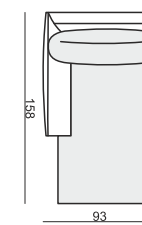

2 SEATER without ARMRESTS

3 SEATER

3 SEATER LEFT (or RIGHT)

3 SEATER without ARMRESTS

CHAISELONGUE LEFT (or RIGHT)

CHAISELONGUE WIDE LEFT (or RIGHT)

DIVAN LEFT (or RIGHT)

COZY CORNER LEFT (or RIGHT)

CORNER 90° No.1

CORNER 90° No.2

FOOTSTOOL

ENDPART LEFT (or RIGHT)
cm 95 x 4 x 58 H

HEADREST L-77

HEADREST L-62

STELLA

Drawings show dimensions for standard comfort.
Elements in lux comfort are around 3 cm higher.

www.sits.eu
JUNE 2016

SET 1 LEFT (or RIGHT)
CHAISELONGUE LEFT (or RIGHT) + 2 SEATER RIGHT (or LEFT)

SET 2 LEFT (or RIGHT)
CHAISELONGUE WIDE LEFT (or RIGHT) + 3 SEATER RIGHT (or LEFT)

SET 3 LEFT (or RIGHT)
DIVAN LEFT (or RIGHT) + 2 SEATER RIGHT (or LEFT)