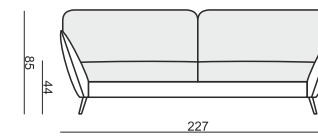

ARMCHAIR

ARMCHAIR LEFT (or RIGHT)

ARMCHAIR without ARMRESTS

ARMCHAIR WIDE

ARMCHAIR WIDE LEFT (or RIGHT)

ARMCHAIR WIDE without ARMRESTS

2 SEATER

2 SEATER LEFT (or RIGHT)

2 SEATER without ARMRESTS

3 SEATER

3 SEATER LEFT (or RIGHT)

3 SEATER without ARMRESTS

CHAISELONGUE LEFT (or RIGHT)

CHAISELONGUE WIDE LEFT (or RIGHT)

DIVAN LEFT (or RIGHT)

COZY CORNER LEFT (or RIGHT)

CORNER 90° No.1

CORNER 90° No.2

FOOTSTOOL

ENDPART LEFT (or RIGHT)
cm 95 x 4 x 58 H

HEADREST L-77

HEADREST L-62

STELLA

Drawings show dimensions for standard comfort.
Elements in lux comfort are around 3 cm higher.

SET 4 LEFT (or RIGHT)
DIVAN LEFT (or RIGHT) + 3 SEATER RIGHT (or LEFT)

SET 5 LEFT (or RIGHT)
COZY CORNER LEFT (or RIGHT) + 3 SEATER RIGHT (or LEFT)

SET 6
DIVAN LEFT + 2 SEATER without ARMRESTS + DIVAN RIGHT