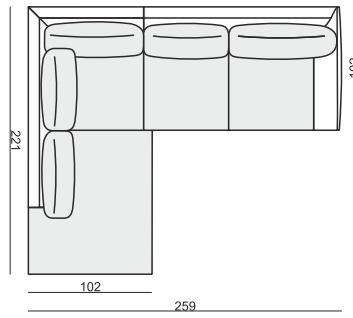

CORNER 90° No.1

CORNER 90° No.2

FOOTSTOOL

ENDPART LEFT (or RIGHT)
cm 95 x 4 x 58 H

HEADREST L-77

HEADREST L-62

STELLA

Drawings show dimensions for standard comfort.
Elements in lux comfort are around 3 cm higher.

www.sits.eu
JUNE 2016

SET 1 LEFT (or RIGHT)
CHAISELONGUE LEFT (or RIGHT) + 2 SEATER RIGHT (or LEFT)

SET 2 LEFT (or RIGHT)
CHAISELONGUE WIDE LEFT (or RIGHT) + 3 SEATER RIGHT (or LEFT)

SET 3 LEFT (or RIGHT)
DIVAN LEFT (or RIGHT) + 2 SEATER RIGHT (or LEFT)

SET 4 LEFT (or RIGHT)
DIVAN LEFT (or RIGHT) + 3 SEATER RIGHT (or LEFT)

SET 5 LEFT (or RIGHT)
COZY CORNER LEFT (or RIGHT) + 3 SEATER RIGHT (or LEFT)

SET 6
DIVAN LEFT + 2 SEATER without ARMRESTS + DIVAN RIGHT