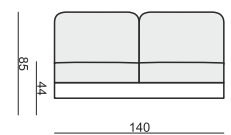

ARMCHAIR

ARMCHAIR LEFT (or RIGHT)

ARMCHAIR without ARMRESTS

ARMCHAIR WIDE

ARMCHAIR WIDE LEFT (or RIGHT)

ARMCHAIR WIDE without ARMRESTS

2 SEATER

2 SEATER LEFT (or RIGHT)

2 SEATER without ARMRESTS

3 SEATER

3 SEATER LEFT (or RIGHT)

3 SEATER without ARMRESTS

CHAISELONGUE LEFT (or RIGHT)

CHAISELONGUE WIDE LEFT (or RIGHT)

DIVAN LEFT (or RIGHT)

COZY CORNER LEFT (or RIGHT)

CORNER 90° No.1

CORNER 90° No.2

FOOTSTOOL

ENDPART LEFT (or RIGHT)
cm 95 x 4 x 58 H

HEADREST L-77

HEADREST L-62

STELLA

Drawings show dimensions for standard comfort.
Elements in lux comfort are around 3 cm higher.