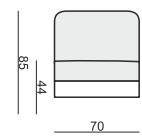

ARMCHAIR

ARMCHAIR LEFT (or RIGHT)

ARMCHAIR without ARMRESTS

ARMCHAIR WIDE

ARMCHAIR WIDE LEFT (or RIGHT)

ARMCHAIR WIDE without ARMRESTS

2 SEATER

2 SEATER LEFT (or RIGHT)

2 SEATER without ARMRESTS

3 SEATER

3 SEATER LEFT (or RIGHT)

3 SEATER without ARMRESTS

CHAISELONGUE LEFT (or RIGHT)

CHAISELONGUE WIDE LEFT (or RIGHT)

DIVAN LEFT (or RIGHT)

COZY CORNER LEFT (or RIGHT)

CORNER 90° No.1

CORNER 90° No.2

FOOTSTOOL

ENDPART LEFT (or RIGHT)
cm 95 x 4 x 58 H

HEADREST L-77

HEADREST L-62

STELLA

Drawings show dimensions for standard comfort.
Elements in lux comfort are around 3 cm higher.

SET 4 LEFT (or RIGHT)
DIVAN LEFT (or RIGHT) + 3 SEATER RIGHT (or LEFT)

SET 5 LEFT (or RIGHT)
COZY CORNER LEFT (or RIGHT) + 3 SEATER RIGHT (or LEFT)

SET 6
DIVAN LEFT + 2 SEATER without ARMRESTS + DIVAN RIGHT