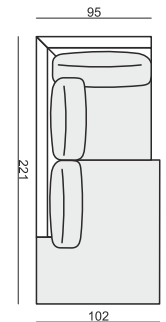

2 SEATER without ARMRESTS

3 SEATER

3 SEATER LEFT (or RIGHT)

3 SEATER without ARMRESTS

CHAISELONGUE LEFT (or RIGHT)

CHAISELONGUE WIDE LEFT (or RIGHT)

DIVAN LEFT (or RIGHT)

COZY CORNER LEFT (or RIGHT)

CORNER 90° No.1

CORNER 90° No.2

FOOTSTOOL

ENDPART LEFT (or RIGHT)
cm 95 x 4 x 58 H

HEADREST L-77

HEADREST L-62

STELLA

Drawings show dimensions for standard comfort.
Elements in lux comfort are around 3 cm higher.