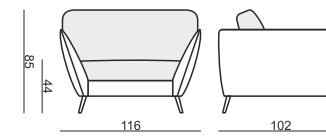

ARMCHAIR

ARMCHAIR LEFT (or RIGHT)

ARMCHAIR without ARMRESTS

ARMCHAIR WIDE

ARMCHAIR WIDE LEFT (or RIGHT)

ARMCHAIR WIDE without ARMRESTS

2 SEATER

2 SEATER LEFT (or RIGHT)

2 SEATER without ARMRESTS

3 SEATER

3 SEATER LEFT (or RIGHT)

3 SEATER without ARMRESTS

CHAISELONGUE LEFT (or RIGHT)

CHAISELONGUE WIDE LEFT (or RIGHT)

DIVAN LEFT (or RIGHT)

COZY CORNER LEFT (or RIGHT)

CORNER 90° No.1

CORNER 90° No.2

FOOTSTOOL

ENDPART LEFT (or RIGHT)
cm 95 x 4 x 58 H

HEADREST L-77

HEADREST L-62

STELLA

Drawings show dimensions for standard comfort.
Elements in lux comfort are around 3 cm higher.

SET 4 LEFT (or RIGHT)
DIVAN LEFT (or RIGHT) + 3 SEATER RIGHT (or LEFT)

SET 5 LEFT (or RIGHT)
COZY CORNER LEFT (or RIGHT) + 3 SEATER RIGHT (or LEFT)

SET 6
DIVAN LEFT + 2 SEATER without ARMRESTS + DIVAN RIGHT