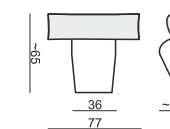

2 SEATER without ARMRESTS

3 SEATER

3 SEATER LEFT (or RIGHT)

3 SEATER without ARMRESTS

CHAISELONGUE LEFT (or RIGHT)

CHAISELONGUE WIDE LEFT (or RIGHT)

DIVAN LEFT (or RIGHT)

COZY CORNER LEFT (or RIGHT)

CORNER 90° No.1

CORNER 90° No.2

FOOTSTOOL

ENDPART LEFT (or RIGHT)
cm 95 x 4 x 58 H

HEADREST L-77

HEADREST L-62

STELLA

Drawings show dimensions for standard comfort.
Elements in lux comfort are around 3 cm higher.

www.sits.eu
JUNE 2016

SET 1 LEFT (or RIGHT)
CHAISELONGUE LEFT (or RIGHT) + 2 SEATER RIGHT (or LEFT)

SET 2 LEFT (or RIGHT)
CHAISELONGUE WIDE LEFT (or RIGHT) + 3 SEATER RIGHT (or LEFT)

SET 3 LEFT (or RIGHT)
DIVAN LEFT (or RIGHT) + 2 SEATER RIGHT (or LEFT)

SET 4 LEFT (or RIGHT)
DIVAN LEFT (or RIGHT) + 3 SEATER RIGHT (or LEFT)

SET 5 LEFT (or RIGHT)
COZY CORNER LEFT (or RIGHT) + 3 SEATER RIGHT (or LEFT)

SET 6
DIVAN LEFT + 2 SEATER without ARMRESTS + DIVAN RIGHT