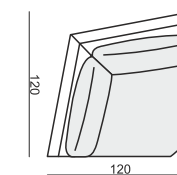

2 SEATER without ARMRESTS

3 SEATER

3 SEATER LEFT (or RIGHT)

3 SEATER without ARMRESTS

CHAISELONGUE LEFT (or RIGHT)

CHAISELONGUE WIDE LEFT (or RIGHT)

DIVAN LEFT (or RIGHT)

COZY CORNER LEFT (or RIGHT)

CORNER 90° No.1

CORNER 90° No.2

FOOTSTOOL

ENDPART LEFT (or RIGHT)
cm 95 x 4 x 58 H

HEADREST L-77

HEADREST L-62

STELLA

Drawings show dimensions for standard comfort.
Elements in lux comfort are around 3 cm higher.

www.sits.eu
JUNE 2016

SET 1 LEFT (or RIGHT)
CHAISELONGUE LEFT (or RIGHT) + 2 SEATER RIGHT (or LEFT)

SET 2 LEFT (or RIGHT)
CHAISELONGUE WIDE LEFT (or RIGHT) + 3 SEATER RIGHT (or LEFT)

SET 3 LEFT (or RIGHT)
DIVAN LEFT (or RIGHT) + 2 SEATER RIGHT (or LEFT)