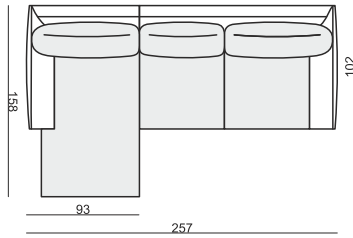

CORNER 90° No.1

CORNER 90° No.2

FOOTSTOOL

ENDPART LEFT (or RIGHT)
cm 95 x 4 x 58 H

HEADREST L-77

HEADREST L-62

STELLA

Drawings show dimensions for standard comfort.
Elements in lux comfort are around 3 cm higher.

www.sits.eu
JUNE 2016

SET 1 LEFT (or RIGHT)
CHAISELONGUE LEFT (or RIGHT) + 2 SEATER RIGHT (or LEFT)

SET 2 LEFT (or RIGHT)
CHAISELONGUE WIDE LEFT (or RIGHT) + 3 SEATER RIGHT (or LEFT)

SET 3 LEFT (or RIGHT)
DIVAN LEFT (or RIGHT) + 2 SEATER RIGHT (or LEFT)

SET 4 LEFT (or RIGHT)
DIVAN LEFT (or RIGHT) + 3 SEATER RIGHT (or LEFT)

SET 5 LEFT (or RIGHT)
COZY CORNER LEFT (or RIGHT) + 3 SEATER RIGHT (or LEFT)

SET 6
DIVAN LEFT + 2 SEATER without ARMRESTS + DIVAN RIGHT