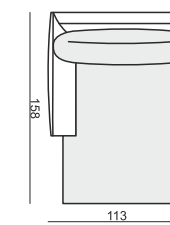

2 SEATER without ARMRESTS

3 SEATER

3 SEATER LEFT (or RIGHT)

3 SEATER without ARMRESTS

CHAISELONGUE LEFT (or RIGHT)

CHAISELONGUE WIDE LEFT (or RIGHT)

DIVAN LEFT (or RIGHT)

COZY CORNER LEFT (or RIGHT)

CORNER 90° No.1

CORNER 90° No.2

FOOTSTOOL

ENDPART LEFT (or RIGHT)
cm 95 x 4 x 58 H

HEADREST L-77

HEADREST L-62

STELLA

Drawings show dimensions for standard comfort.
Elements in lux comfort are around 3 cm higher.

www.sits.eu
JUNE 2016

SET 1 LEFT (or RIGHT)
CHAISELONGUE LEFT (or RIGHT) + 2 SEATER RIGHT (or LEFT)

SET 2 LEFT (or RIGHT)
CHAISELONGUE WIDE LEFT (or RIGHT) + 3 SEATER RIGHT (or LEFT)

SET 3 LEFT (or RIGHT)
DIVAN LEFT (or RIGHT) + 2 SEATER RIGHT (or LEFT)