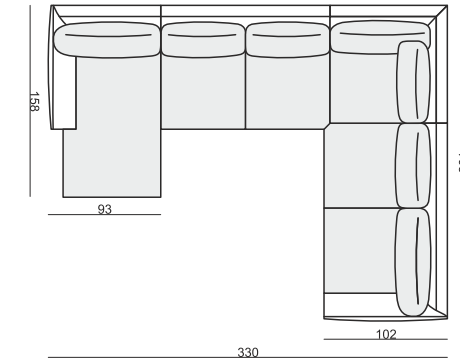

CORNER 90° No.1

CORNER 90° No.2

FOOTSTOOL

ENDPART LEFT (or RIGHT)
cm 95 x 4 x 58 H

HEADREST L-77

HEADREST L-62

STELLA

Drawings show dimensions for standard comfort.
Elements in lux comfort are around 3 cm higher.

SET 4 LEFT (or RIGHT)
DIVAN LEFT (or RIGHT) + 3 SEATER RIGHT (or LEFT)

SET 5 LEFT (or RIGHT)
COZY CORNER LEFT (or RIGHT) + 3 SEATER RIGHT (or LEFT)

SET 6
DIVAN LEFT + 2 SEATER without ARMRESTS + DIVAN RIGHT

SET 7 LEFT (or RIGHT)
DIVAN LEFT (or RIGHT) + 2 SEATER without ARMRESTS + CHAISELONGUE RIGHT (or LEFT)

SET 8 LEFT (or RIGHT)
2 SEATER LEFT (or RIGHT) + CORNER 90° No.1 + 3 SEATER RIGHT (or LEFT)

SITS reserves the right to change construction of products and components used due to improving durability of product and customer satisfaction without any further notice.
Explicit ±2 cm tolerance of all elements sizes.

SET 9 LEFT (or RIGHT)
2 SEATER LEFT (or RIGHT) + CORNER 90° No.2 + 3 SEATER RIGHT (or LEFT)

SET 10 LEFT (or RIGHT)
CHAISELONGUE LEFT (or RIGHT) + 2 SEATER without ARMRESTS + CORNER 90° No.1 + 2 SEATER RIGHT (or LEFT)