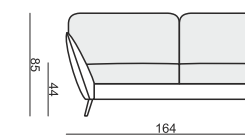

ARMCHAIR

ARMCHAIR LEFT (or RIGHT)

ARMCHAIR without ARMRESTS

ARMCHAIR WIDE

ARMCHAIR WIDE LEFT (or RIGHT)

ARMCHAIR WIDE without ARMRESTS

2 SEATER

2 SEATER LEFT (or RIGHT)

2 SEATER without ARMRESTS

3 SEATER

3 SEATER LEFT (or RIGHT)

3 SEATER without ARMRESTS

CHAISELONGUE LEFT (or RIGHT)

CHAISELONGUE WIDE LEFT (or RIGHT)

DIVAN LEFT (or RIGHT)

COZY CORNER LEFT (or RIGHT)

CORNER 90° No.1

CORNER 90° No.2

FOOTSTOOL

ENDPART LEFT (or RIGHT)
cm 95 x 4 x 58 H

HEADREST L-77

HEADREST L-62

STELLA

Drawings show dimensions for standard comfort.
Elements in lux comfort are around 3 cm higher.

SET 4 LEFT (or RIGHT)
DIVAN LEFT (or RIGHT) + 3 SEATER RIGHT (or LEFT)

SET 5 LEFT (or RIGHT)
COZY CORNER LEFT (or RIGHT) + 3 SEATER RIGHT (or LEFT)

SET 6
DIVAN LEFT + 2 SEATER without ARMRESTS + DIVAN RIGHT