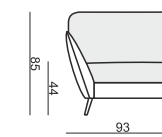

ARMCHAIR

ARMCHAIR LEFT (or RIGHT)

ARMCHAIR without ARMRESTS

ARMCHAIR WIDE

ARMCHAIR WIDE LEFT (or RIGHT)

ARMCHAIR WIDE without ARMRESTS

2 SEATER

2 SEATER LEFT (or RIGHT)

2 SEATER without ARMRESTS

3 SEATER

3 SEATER LEFT (or RIGHT)

3 SEATER without ARMRESTS

CHAISELONGUE LEFT (or RIGHT)

CHAISELONGUE WIDE LEFT (or RIGHT)

DIVAN LEFT (or RIGHT)

COZY CORNER LEFT (or RIGHT)

CORNER 90° No.1

CORNER 90° No.2

FOOTSTOOL

ENDPART LEFT (or RIGHT)
cm 95 x 4 x 58 H

HEADREST L-77

HEADREST L-62

STELLA

Drawings show dimensions for standard comfort.
Elements in lux comfort are around 3 cm higher.

SET 4 LEFT (or RIGHT)
DIVAN LEFT (or RIGHT) + 3 SEATER RIGHT (or LEFT)

SET 5 LEFT (or RIGHT)
COZY CORNER LEFT (or RIGHT) + 3 SEATER RIGHT (or LEFT)

SET 6
DIVAN LEFT + 2 SEATER without ARMRESTS + DIVAN RIGHT