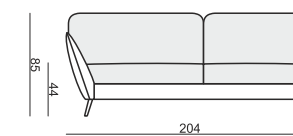

ARMCHAIR

ARMCHAIR LEFT (or RIGHT)

ARMCHAIR without ARMRESTS

ARMCHAIR WIDE

ARMCHAIR WIDE LEFT (or RIGHT)

ARMCHAIR WIDE without ARMRESTS

2 SEATER

2 SEATER LEFT (or RIGHT)

2 SEATER without ARMRESTS

3 SEATER

3 SEATER LEFT (or RIGHT)

3 SEATER without ARMRESTS

CHAISELONGUE LEFT (or RIGHT)

CHAISELONGUE WIDE LEFT (or RIGHT)

DIVAN LEFT (or RIGHT)

COZY CORNER LEFT (or RIGHT)

CORNER 90° No.1

CORNER 90° No.2

FOOTSTOOL

ENDPART LEFT (or RIGHT)
cm 95 x 4 x 58 H

HEADREST L-77

HEADREST L-62

STELLA

Drawings show dimensions for standard comfort.
Elements in lux comfort are around 3 cm higher.

SET 4 LEFT (or RIGHT)
DIVAN LEFT (or RIGHT) + 3 SEATER RIGHT (or LEFT)

SET 5 LEFT (or RIGHT)
COZY CORNER LEFT (or RIGHT) + 3 SEATER RIGHT (or LEFT)

SET 6
DIVAN LEFT + 2 SEATER without ARMRESTS + DIVAN RIGHT