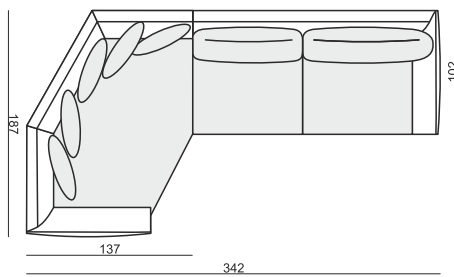

CORNER 90° No.1

CORNER 90° No.2

FOOTSTOOL

ENDPART LEFT (or RIGHT)
cm 95 x 4 x 58 H

HEADREST L-77

HEADREST L-62

STELLA

Drawings show dimensions for standard comfort.
Elements in lux comfort are around 3 cm higher.

www.sits.eu
JUNE 2016

SET 1 LEFT (or RIGHT)
CHAISELONGUE LEFT (or RIGHT) + 2 SEATER RIGHT (or LEFT)

SET 2 LEFT (or RIGHT)
CHAISELONGUE WIDE LEFT (or RIGHT) + 3 SEATER RIGHT (or LEFT)

SET 3 LEFT (or RIGHT)
DIVAN LEFT (or RIGHT) + 2 SEATER RIGHT (or LEFT)

SET 4 LEFT (or RIGHT)
DIVAN LEFT (or RIGHT) + 3 SEATER RIGHT (or LEFT)

SET 5 LEFT (or RIGHT)
COZY CORNER LEFT (or RIGHT) + 3 SEATER RIGHT (or LEFT)

SET 6
DIVAN LEFT + 2 SEATER without ARMRESTS + DIVAN RIGHT

SET 7 LEFT (or RIGHT)
DIVAN LEFT (or RIGHT) + 2 SEATER without ARMRESTS + CHAISELONGUE RIGHT (or LEFT)

SET 8 LEFT (or RIGHT)
2 SEATER LEFT (or RIGHT) + CORNER 90° No.1 + 3 SEATER RIGHT (or LEFT)

SITS reserves the right to change construction of products and components used due to improving durability of product and customer satisfaction without any further notice.
Explicit ±2 cm tolerance of all elements sizes.