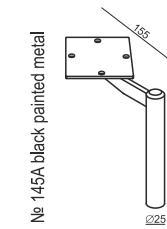

FEET

STANDARD COMFORT

LUX COMFORT