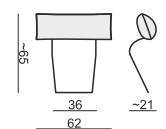

CORNER 90° No.1

CORNER 90° No.2

FOOTSTOOL

ENDPART LEFT (or RIGHT)
cm 95 x 4 x 58 H

HEADREST L-77

HEADREST L-62

STELLA

Drawings show dimensions for standard comfort.
Elements in lux comfort are around 3 cm higher.

www.sits.eu
JUNE 2016

SET 1 LEFT (or RIGHT)
CHAISELONGUE LEFT (or RIGHT) + 2 SEATER RIGHT (or LEFT)

SET 2 LEFT (or RIGHT)
CHAISELONGUE WIDE LEFT (or RIGHT) + 3 SEATER RIGHT (or LEFT)

SET 3 LEFT (or RIGHT)
DIVAN LEFT (or RIGHT) + 2 SEATER RIGHT (or LEFT)