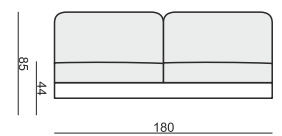

2 SEATER without ARMRESTS

3 SEATER

3 SEATER LEFT (or RIGHT)

3 SEATER without ARMRESTS

CHAISELONGUE LEFT (or RIGHT)

CHAISELONGUE WIDE LEFT (or RIGHT)

DIVAN LEFT (or RIGHT)

COZY CORNER LEFT (or RIGHT)

CORNER 90° No.1

CORNER 90° No.2

FOOTSTOOL

ENDPART LEFT (or RIGHT)
cm 95 x 4 x 58 H

HEADREST L-77

HEADREST L-62

STELLA

Drawings show dimensions for standard comfort.
Elements in lux comfort are around 3 cm higher.