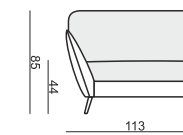

ARMCHAIR

ARMCHAIR LEFT (or RIGHT)

ARMCHAIR without ARMRESTS

ARMCHAIR WIDE

ARMCHAIR WIDE LEFT (or RIGHT)

ARMCHAIR WIDE without ARMRESTS

2 SEATER

2 SEATER LEFT (or RIGHT)

2 SEATER without ARMRESTS

3 SEATER

3 SEATER LEFT (or RIGHT)

3 SEATER without ARMRESTS

CHAISELONGUE LEFT (or RIGHT)

CHAISELONGUE WIDE LEFT (or RIGHT)

DIVAN LEFT (or RIGHT)

COZY CORNER LEFT (or RIGHT)

CORNER 90° No.1

CORNER 90° No.2

FOOTSTOOL

ENDPART LEFT (or RIGHT)
cm 95 x 4 x 58 H

HEADREST L-77

HEADREST L-62

STELLA

Drawings show dimensions for standard comfort.
Elements in lux comfort are around 3 cm higher.

SET 4 LEFT (or RIGHT)
DIVAN LEFT (or RIGHT) + 3 SEATER RIGHT (or LEFT)

SET 5 LEFT (or RIGHT)
COZY CORNER LEFT (or RIGHT) + 3 SEATER RIGHT (or LEFT)

SET 6
DIVAN LEFT + 2 SEATER without ARMRESTS + DIVAN RIGHT