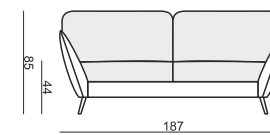

ARMCHAIR

ARMCHAIR LEFT (or RIGHT)

ARMCHAIR without ARMRESTS

ARMCHAIR WIDE

ARMCHAIR WIDE LEFT (or RIGHT)

ARMCHAIR WIDE without ARMRESTS

2 SEATER

2 SEATER LEFT (or RIGHT)

2 SEATER without ARMRESTS

3 SEATER

3 SEATER LEFT (or RIGHT)

3 SEATER without ARMRESTS

CHAISELONGUE LEFT (or RIGHT)

CHAISELONGUE WIDE LEFT (or RIGHT)

DIVAN LEFT (or RIGHT)

COZY CORNER LEFT (or RIGHT)

CORNER 90° No.1

CORNER 90° No.2

FOOTSTOOL

ENDPART LEFT (or RIGHT)
cm 95 x 4 x 58 H

HEADREST L-77

HEADREST L-62

STELLA

Drawings show dimensions for standard comfort.
Elements in lux comfort are around 3 cm higher.

SET 4 LEFT (or RIGHT)
DIVAN LEFT (or RIGHT) + 3 SEATER RIGHT (or LEFT)

SET 5 LEFT (or RIGHT)
COZY CORNER LEFT (or RIGHT) + 3 SEATER RIGHT (or LEFT)

SET 6
DIVAN LEFT + 2 SEATER without ARMRESTS + DIVAN RIGHT