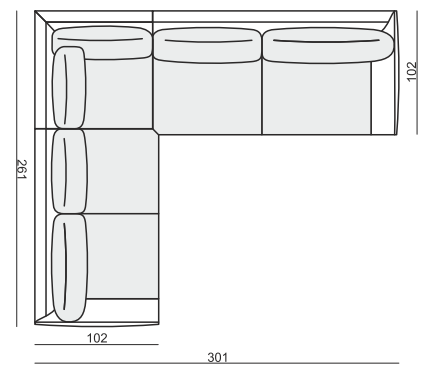

CORNER 90° No.1

CORNER 90° No.2

FOOTSTOOL

ENDPART LEFT (or RIGHT)
cm 95 x 4 x 58 H

HEADREST L-77

HEADREST L-62

STELLA

Drawings show dimensions for standard comfort.
Elements in lux comfort are around 3 cm higher.

SET 4 LEFT (or RIGHT)
DIVAN LEFT (or RIGHT) + 3 SEATER RIGHT (or LEFT)

SET 5 LEFT (or RIGHT)
COZY CORNER LEFT (or RIGHT) + 3 SEATER RIGHT (or LEFT)

SET 6
DIVAN LEFT + 2 SEATER without ARMRESTS + DIVAN RIGHT

SET 7 LEFT (or RIGHT)
DIVAN LEFT (or RIGHT) + 2 SEATER without ARMRESTS + CHAISELONGUE RIGHT (or LEFT)

SET 8 LEFT (or RIGHT)
2 SEATER LEFT (or RIGHT) + CORNER 90° No.1 + 3 SEATER RIGHT (or LEFT)

SITS reserves the right to change construction of products and components used due to improving durability of product and customer satisfaction without any further notice.
Explicit ±2 cm tolerance of all elements sizes.