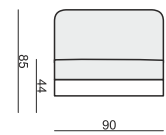

ARMCHAIR

ARMCHAIR LEFT (or RIGHT)

ARMCHAIR without ARMRESTS

ARMCHAIR WIDE

ARMCHAIR WIDE LEFT (or RIGHT)

ARMCHAIR WIDE without ARMRESTS

2 SEATER

2 SEATER LEFT (or RIGHT)

2 SEATER without ARMRESTS

3 SEATER

3 SEATER LEFT (or RIGHT)

3 SEATER without ARMRESTS

CHAISELONGUE LEFT (or RIGHT)

CHAISELONGUE WIDE LEFT (or RIGHT)

DIVAN LEFT (or RIGHT)

COZY CORNER LEFT (or RIGHT)

CORNER 90° No.1

CORNER 90° No.2

FOOTSTOOL

ENDPART LEFT (or RIGHT)
cm 95 x 4 x 58 H

HEADREST L-77

HEADREST L-62

STELLA

Drawings show dimensions for standard comfort.
Elements in lux comfort are around 3 cm higher.