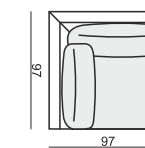

2 SEATER without ARMRESTS

3 SEATER

3 SEATER LEFT (or RIGHT)

3 SEATER without ARMRESTS

CHAISELONGUE LEFT (or RIGHT)

CHAISELONGUE WIDE LEFT (or RIGHT)

DIVAN LEFT (or RIGHT)

COZY CORNER LEFT (or RIGHT)

CORNER 90° No.1

CORNER 90° No.2

FOOTSTOOL

ENDPART LEFT (or RIGHT)
cm 95 x 4 x 58 H

HEADREST L-77

HEADREST L-62

STELLA

Drawings show dimensions for standard comfort.
Elements in lux comfort are around 3 cm higher.