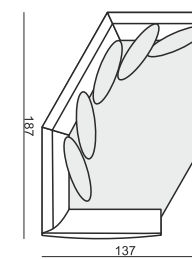

2 SEATER without ARMRESTS

3 SEATER

3 SEATER LEFT (or RIGHT)

3 SEATER without ARMRESTS

CHAISELONGUE LEFT (or RIGHT)

CHAISELONGUE WIDE LEFT (or RIGHT)

DIVAN LEFT (or RIGHT)

COZY CORNER LEFT (or RIGHT)

CORNER 90° No.1

CORNER 90° No.2

FOOTSTOOL

ENDPART LEFT (or RIGHT)
cm 95 x 4 x 58 H

HEADREST L-77

HEADREST L-62

STELLA

Drawings show dimensions for standard comfort.
Elements in lux comfort are around 3 cm higher.

www.sits.eu
JUNE 2016

SET 1 LEFT (or RIGHT)
CHAISELONGUE LEFT (or RIGHT) + 2 SEATER RIGHT (or LEFT)

SET 2 LEFT (or RIGHT)
CHAISELONGUE WIDE LEFT (or RIGHT) + 3 SEATER RIGHT (or LEFT)

SET 3 LEFT (or RIGHT)
DIVAN LEFT (or RIGHT) + 2 SEATER RIGHT (or LEFT)