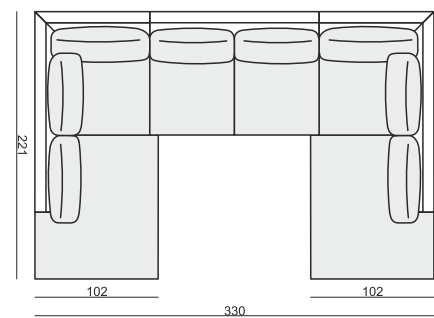

CORNER 90° No.1

CORNER 90° No.2

FOOTSTOOL

ENDPART LEFT (or RIGHT)
cm 95 x 4 x 58 H

HEADREST L-77

HEADREST L-62

STELLA

Drawings show dimensions for standard comfort.
Elements in lux comfort are around 3 cm higher.

www.sits.eu
JUNE 2016

SET 1 LEFT (or RIGHT)
CHAISELONGUE LEFT (or RIGHT) + 2 SEATER RIGHT (or LEFT)

SET 2 LEFT (or RIGHT)
CHAISELONGUE WIDE LEFT (or RIGHT) + 3 SEATER RIGHT (or LEFT)

SET 3 LEFT (or RIGHT)
DIVAN LEFT (or RIGHT) + 2 SEATER RIGHT (or LEFT)

SET 4 LEFT (or RIGHT)
DIVAN LEFT (or RIGHT) + 3 SEATER RIGHT (or LEFT)

SET 5 LEFT (or RIGHT)
COZY CORNER LEFT (or RIGHT) + 3 SEATER RIGHT (or LEFT)

SET 6
DIVAN LEFT + 2 SEATER without ARMRESTS + DIVAN RIGHT