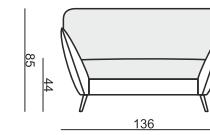

ARMCHAIR

ARMCHAIR LEFT (or RIGHT)

ARMCHAIR without ARMRESTS

ARMCHAIR WIDE

ARMCHAIR WIDE LEFT (or RIGHT)

ARMCHAIR WIDE without ARMRESTS

2 SEATER

2 SEATER LEFT (or RIGHT)

2 SEATER without ARMRESTS

3 SEATER

3 SEATER LEFT (or RIGHT)

3 SEATER without ARMRESTS

CHAISELONGUE LEFT (or RIGHT)

CHAISELONGUE WIDE LEFT (or RIGHT)

DIVAN LEFT (or RIGHT)

COZY CORNER LEFT (or RIGHT)

CORNER 90° No.1

CORNER 90° No.2

FOOTSTOOL

ENDPART LEFT (or RIGHT)
cm 95 x 4 x 58 H

HEADREST L-77

HEADREST L-62

STELLA

Drawings show dimensions for standard comfort.
Elements in lux comfort are around 3 cm higher.

SET 4 LEFT (or RIGHT)
DIVAN LEFT (or RIGHT) + 3 SEATER RIGHT (or LEFT)

SET 5 LEFT (or RIGHT)
COZY CORNER LEFT (or RIGHT) + 3 SEATER RIGHT (or LEFT)

SET 6
DIVAN LEFT + 2 SEATER without ARMRESTS + DIVAN RIGHT