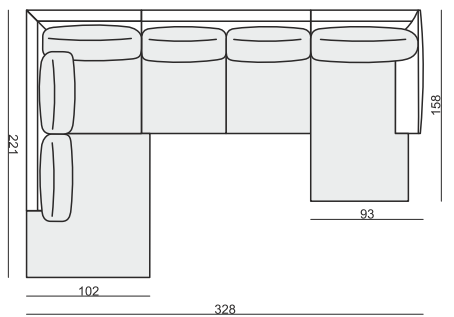

CORNER 90° No.1

CORNER 90° No.2

FOOTSTOOL

ENDPART LEFT (or RIGHT)
cm 95 x 4 x 58 H

HEADREST L-77

HEADREST L-62

STELLA

Drawings show dimensions for standard comfort.
Elements in lux comfort are around 3 cm higher.

SET 4 LEFT (or RIGHT)
DIVAN LEFT (or RIGHT) + 3 SEATER RIGHT (or LEFT)

SET 5 LEFT (or RIGHT)
COZY CORNER LEFT (or RIGHT) + 3 SEATER RIGHT (or LEFT)

SET 6
DIVAN LEFT + 2 SEATER without ARMRESTS + DIVAN RIGHT

SET 7 LEFT (or RIGHT)
DIVAN LEFT (or RIGHT) + 2 SEATER without ARMRESTS + CHAISELONGUE RIGHT (or LEFT)

SET 8 LEFT (or RIGHT)
2 SEATER LEFT (or RIGHT) + CORNER 90° No.1 + 3 SEATER RIGHT (or LEFT)

SITS reserves the right to change construction of products and components used due to improving durability of product and customer satisfaction without any further notice.
Explicit ±2 cm tolerance of all elements sizes.

SET 9 LEFT (or RIGHT)
2 SEATER LEFT (or RIGHT) + CORNER 90° No.2 + 3 SEATER RIGHT (or LEFT)

SET 10 LEFT (or RIGHT)
CHAISELONGUE LEFT (or RIGHT) + 2 SEATER without ARMRESTS + CORNER 90° No.1 + 2 SEATER RIGHT (or LEFT)