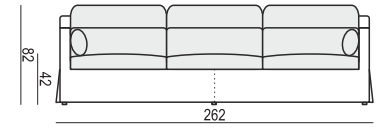

2 SEATER

3 SEATER

4 SEATER TWO PARTS (screw connection)

FOOTSTOOL 82x50

FOOTSTOOL 135x50

FOOTSTOOL BOX 135x50

tea
& book

SARA

SET 1 LEFT (or RIGHT)
DIVAN LEFT (or RIGHT) + 2 SEATER RIGHT (or LEFT)

SET 2 LEFT (or RIGHT)
DIVAN LEFT (or RIGHT) + 3 SEATER RIGHT (or LEFT)

SET 3 LEFT (or RIGHT)
DIVAN LEFT (or RIGHT) + 4 SEATER RIGHT (or LEFT)

SET 4
2 SEATER LEFT + CORNER 90° + 2 SEATER RIGHT

SET 5
DIVAN LEFT + 2 SEATER without ARMRESTS + DIVAN RIGHT

SET 6
DIVAN LEFT + 3 SEATER without ARMRESTS + DIVAN RIGHT

SITS reserves the right to change construction of products and components used due to improving durability of product and customer satisfaction without any further notice. Explicit ±2 cm tolerance of all elements sizes.