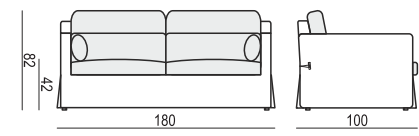

2 SEATER

3 SEATER

4 SEATER TWO PARTS (screw connection)

FOOTSTOOL 82x50

FOOTSTOOL 135x50

FOOTSTOOL BOX 135x50

tea
& book

SARA

SET 1 LEFT (or RIGHT)
DIVAN LEFT (or RIGHT) + 2 SEATER RIGHT (or LEFT)

SET 2 LEFT (or RIGHT)
DIVAN LEFT (or RIGHT) + 3 SEATER RIGHT (or LEFT)

SET 3 LEFT (or RIGHT)
DIVAN LEFT (or RIGHT) + 4 SEATER RIGHT (or LEFT)

SET 4
2 SEATER LEFT + CORNER 90° + 2 SEATER RIGHT

SET 5
DIVAN LEFT + 2 SEATER without ARMRESTS + DIVAN RIGHT

SET 6
DIVAN LEFT + 3 SEATER without ARMRESTS + DIVAN RIGHT

SITS reserves the right to change construction of products and components used due to improving durability of product and customer satisfaction without any further notice. Explicit ±2 cm tolerance of all elements sizes.