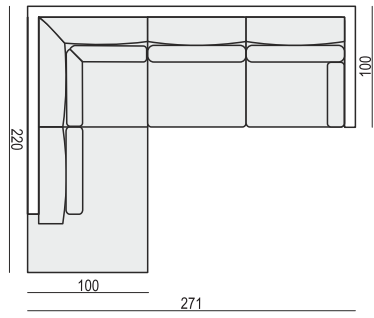

2 SEATER

3 SEATER

4 SEATER TWO PARTS (screw connection)

FOOTSTOOL 82x50

FOOTSTOOL 135x50

FOOTSTOOL BOX 135x50

tea
& book

SARA

SET 1 LEFT (or RIGHT)
DIVAN LEFT (or RIGHT) + 2 SEATER RIGHT (or LEFT)

SET 2 LEFT (or RIGHT)
DIVAN LEFT (or RIGHT) + 3 SEATER RIGHT (or LEFT)

SET 3 LEFT (or RIGHT)
DIVAN LEFT (or RIGHT) + 4 SEATER RIGHT (or LEFT)

SET 4
2 SEATER LEFT + CORNER 90° + 2 SEATER RIGHT

SET 5
DIVAN LEFT + 2 SEATER without ARMRESTS + DIVAN RIGHT

SET 6
DIVAN LEFT + 3 SEATER without ARMRESTS + DIVAN RIGHT

SITS reserves the right to change construction of products and components used due to improving durability of product and customer satisfaction without any further notice. Explicit ±2 cm tolerance of all elements sizes.