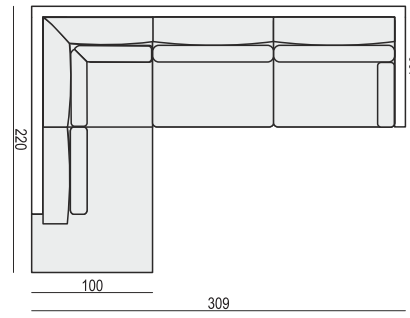

2 SEATER

3 SEATER

4 SEATER TWO PARTS (screw connection)

FOOTSTOOL 82x50

FOOTSTOOL 135x50

FOOTSTOOL BOX 135x50

tea
& book

SARA

SET 1 LEFT (or RIGHT)
DIVAN LEFT (or RIGHT) + 2 SEATER RIGHT (or LEFT)

SET 2 LEFT (or RIGHT)
DIVAN LEFT (or RIGHT) + 3 SEATER RIGHT (or LEFT)

SET 3 LEFT (or RIGHT)
DIVAN LEFT (or RIGHT) + 4 SEATER RIGHT (or LEFT)

SET 4
2 SEATER LEFT + CORNER 90° + 2 SEATER RIGHT

SET 5
DIVAN LEFT + 2 SEATER without ARMRESTS + DIVAN RIGHT

SET 6
DIVAN LEFT + 3 SEATER without ARMRESTS + DIVAN RIGHT

SITS reserves the right to change construction of products and components used due to improving durability of product and customer satisfaction without any further notice. Explicit ±2 cm tolerance of all elements sizes.