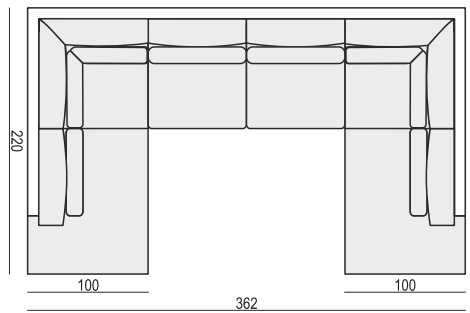

2 SEATER

3 SEATER

4 SEATER TWO PARTS (screw connection)

FOOTSTOOL 82x50

FOOTSTOOL 135x50

FOOTSTOOL BOX 135x50

tea
& book

SARA

SET 1 LEFT (or RIGHT)
DIVAN LEFT (or RIGHT) + 2 SEATER RIGHT (or LEFT)

SET 2 LEFT (or RIGHT)
DIVAN LEFT (or RIGHT) + 3 SEATER RIGHT (or LEFT)

SET 3 LEFT (or RIGHT)
DIVAN LEFT (or RIGHT) + 4 SEATER RIGHT (or LEFT)

SET 4
2 SEATER LEFT + CORNER 90° + 2 SEATER RIGHT

SET 5
DIVAN LEFT + 2 SEATER without ARMRESTS + DIVAN RIGHT

SET 6
DIVAN LEFT + 3 SEATER without ARMRESTS + DIVAN RIGHT

SITS reserves the right to change construction of products and components used due to improving durability of product and customer satisfaction without any further notice. Explicit ±2 cm tolerance of all elements sizes.