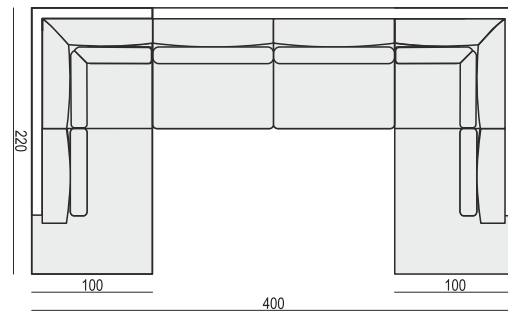

2 SEATER

3 SEATER

4 SEATER TWO PARTS (screw connection)

FOOTSTOOL 82x50

FOOTSTOOL 135x50

FOOTSTOOL BOX 135x50

tea
& book

SARA

SET 1 LEFT (or RIGHT)
DIVAN LEFT (or RIGHT) + 2 SEATER RIGHT (or LEFT)

SET 2 LEFT (or RIGHT)
DIVAN LEFT (or RIGHT) + 3 SEATER RIGHT (or LEFT)

SET 3 LEFT (or RIGHT)
DIVAN LEFT (or RIGHT) + 4 SEATER RIGHT (or LEFT)

SET 4
2 SEATER LEFT + CORNER 90° + 2 SEATER RIGHT

SET 5
DIVAN LEFT + 2 SEATER without ARMRESTS + DIVAN RIGHT

SET 6
DIVAN LEFT + 3 SEATER without ARMRESTS + DIVAN RIGHT

SITS reserves the right to change construction of products and components used due to improving durability of product and customer satisfaction without any further notice. Explicit ±2 cm tolerance of all elements sizes.