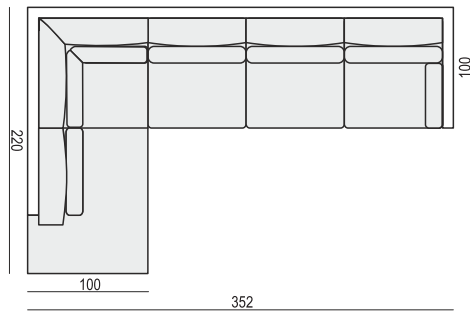

2 SEATER

3 SEATER

4 SEATER TWO PARTS (screw connection)

FOOTSTOOL 82x50

FOOTSTOOL 135x50

FOOTSTOOL BOX 135x50

tea
& book

SARA

SET 1 LEFT (or RIGHT)
DIVAN LEFT (or RIGHT) + 2 SEATER RIGHT (or LEFT)

SET 2 LEFT (or RIGHT)
DIVAN LEFT (or RIGHT) + 3 SEATER RIGHT (or LEFT)

SET 3 LEFT (or RIGHT)
DIVAN LEFT (or RIGHT) + 4 SEATER RIGHT (or LEFT)

SET 4
2 SEATER LEFT + CORNER 90° + 2 SEATER RIGHT

SET 5
DIVAN LEFT + 2 SEATER without ARMRESTS + DIVAN RIGHT

SET 6
DIVAN LEFT + 3 SEATER without ARMRESTS + DIVAN RIGHT

SITS reserves the right to change construction of products and components used due to improving durability of product and customer satisfaction without any further notice. Explicit ±2 cm tolerance of all elements sizes.