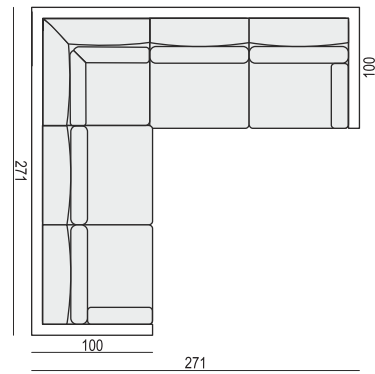

2 SEATER

3 SEATER

4 SEATER TWO PARTS (screw connection)

FOOTSTOOL 82x50

FOOTSTOOL 135x50

FOOTSTOOL BOX 135x50

tea
& book

SARA

SET 1 LEFT (or RIGHT)
DIVAN LEFT (or RIGHT) + 2 SEATER RIGHT (or LEFT)

SET 2 LEFT (or RIGHT)
DIVAN LEFT (or RIGHT) + 3 SEATER RIGHT (or LEFT)

SET 3 LEFT (or RIGHT)
DIVAN LEFT (or RIGHT) + 4 SEATER RIGHT (or LEFT)

SET 4
2 SEATER LEFT + CORNER 90° + 2 SEATER RIGHT

SET 5
DIVAN LEFT + 2 SEATER without ARMRESTS + DIVAN RIGHT

SET 6
DIVAN LEFT + 3 SEATER without ARMRESTS + DIVAN RIGHT

SITS reserves the right to change construction of products and components used due to improving durability of product and customer satisfaction without any further notice. Explicit ±2 cm tolerance of all elements sizes.