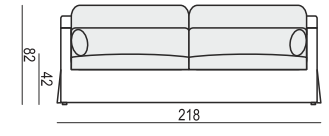

2 SEATER

3 SEATER

4 SEATER TWO PARTS (screw connection)

FOOTSTOOL 82x50

FOOTSTOOL 135x50

FOOTSTOOL BOX 135x50

tea
& book

SARA

SET 1 LEFT (or RIGHT)
DIVAN LEFT (or RIGHT) + 2 SEATER RIGHT (or LEFT)

SET 2 LEFT (or RIGHT)
DIVAN LEFT (or RIGHT) + 3 SEATER RIGHT (or LEFT)

SET 3 LEFT (or RIGHT)
DIVAN LEFT (or RIGHT) + 4 SEATER RIGHT (or LEFT)

SET 4
2 SEATER LEFT + CORNER 90° + 2 SEATER RIGHT

SET 5
DIVAN LEFT + 2 SEATER without ARMRESTS + DIVAN RIGHT

SET 6
DIVAN LEFT + 3 SEATER without ARMRESTS + DIVAN RIGHT

SITS reserves the right to change construction of products and components used due to improving durability of product and customer satisfaction without any further notice. Explicit ±2 cm tolerance of all elements sizes.