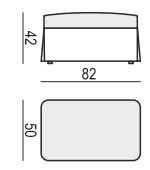

2 SEATER

3 SEATER

4 SEATER TWO PARTS (screw connection)

FOOTSTOOL 82x50

FOOTSTOOL 135x50

FOOTSTOOL BOX 135x50

tea
& book

SARA

SET 1 LEFT (or RIGHT)
DIVAN LEFT (or RIGHT) + 2 SEATER RIGHT (or LEFT)

SET 2 LEFT (or RIGHT)
DIVAN LEFT (or RIGHT) + 3 SEATER RIGHT (or LEFT)

SET 3 LEFT (or RIGHT)
DIVAN LEFT (or RIGHT) + 4 SEATER RIGHT (or LEFT)

SET 4
2 SEATER LEFT + CORNER 90° + 2 SEATER RIGHT

SET 5
DIVAN LEFT + 2 SEATER without ARMRESTS + DIVAN RIGHT

SET 6
DIVAN LEFT + 3 SEATER without ARMRESTS + DIVAN RIGHT

SITS reserves the right to change construction of products and components used due to improving durability of product and customer satisfaction without any further notice. Explicit ±2 cm tolerance of all elements sizes.