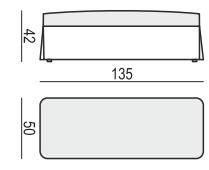

2 SEATER

3 SEATER

4 SEATER TWO PARTS (screw connection)

FOOTSTOOL 82x50

FOOTSTOOL 135x50

FOOTSTOOL BOX 135x50

tea
& book

SARA

SET 1 LEFT (or RIGHT)
DIVAN LEFT (or RIGHT) + 2 SEATER RIGHT (or LEFT)

SET 2 LEFT (or RIGHT)
DIVAN LEFT (or RIGHT) + 3 SEATER RIGHT (or LEFT)

SET 3 LEFT (or RIGHT)
DIVAN LEFT (or RIGHT) + 4 SEATER RIGHT (or LEFT)

SET 4
2 SEATER LEFT + CORNER 90° + 2 SEATER RIGHT

SET 5
DIVAN LEFT + 2 SEATER without ARMRESTS + DIVAN RIGHT

SET 6
DIVAN LEFT + 3 SEATER without ARMRESTS + DIVAN RIGHT

SITS reserves the right to change construction of products and components used due to improving durability of product and customer satisfaction without any further notice. Explicit ±2 cm tolerance of all elements sizes.