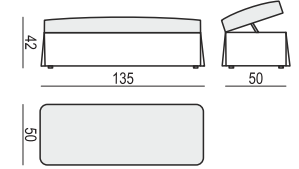

2 SEATER

3 SEATER

4 SEATER TWO PARTS (screw connection)

FOOTSTOOL 82x50

FOOTSTOOL 135x50

FOOTSTOOL BOX 135x50

tea
& book

SARA

SET 1 LEFT (or RIGHT)
DIVAN LEFT (or RIGHT) + 2 SEATER RIGHT (or LEFT)

SET 2 LEFT (or RIGHT)
DIVAN LEFT (or RIGHT) + 3 SEATER RIGHT (or LEFT)

SET 3 LEFT (or RIGHT)
DIVAN LEFT (or RIGHT) + 4 SEATER RIGHT (or LEFT)

SET 4
2 SEATER LEFT + CORNER 90° + 2 SEATER RIGHT

SET 5
DIVAN LEFT + 2 SEATER without ARMRESTS + DIVAN RIGHT

SET 6
DIVAN LEFT + 3 SEATER without ARMRESTS + DIVAN RIGHT

SITS reserves the right to change construction of products and components used due to improving durability of product and customer satisfaction without any further notice. Explicit ±2 cm tolerance of all elements sizes.