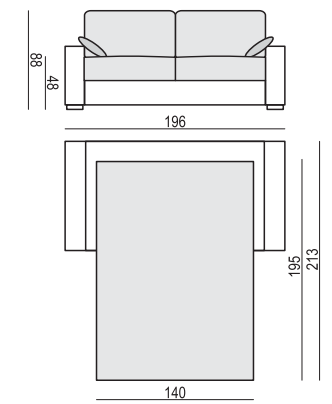

SITS
— comfortable life

LUKAS

Drawings show combinations with armrest II.
Combinations with other armrest are properly longer or shorter in width.
Foam or bonell mattress available.

www.sits.eu
NOVEMBER 2018

ARMCHAIR SOFA BED

2 SEATER SOFA BED

3 SEATER SOFA BED

4 SEATER SOFA BED

EXAMPLE OF LEATHER COVER 4 SEATER SOFA BED

LUKAS

ARMRESTS

ARMREST I
cm 98 x 12 x 54 H

ARMREST II
cm 98 x 17 x 54 H

ARMREST III
cm 98 x 18 x 54 H

ARMREST IV
cm 98 x 5 x 54 H

ENDPART LEFT (or RIGHT)
cm 95 x 4 x 64 H

home
& family

SET 1 RIGHT (or LEFT)
3 SEATER SOFA BED LEFT (or RIGHT) + CHAISELONGUE RIGHT (or LEFT)

SET 2 RIGHT (or LEFT)
3 SEATER SOFA BED LEFT (or RIGHT) + CHAISELONGUE BOX RIGHT (or LEFT)

SET 3 RIGHT (or LEFT)
2 SEATER SOFA BED LEFT (or RIGHT) + CHAISELONGUE RIGHT (or LEFT)

SET 4 RIGHT (or LEFT)
2 SEATER SOFA BED LEFT (or RIGHT) + CHAISELONGUE BOX RIGHT (or LEFT)