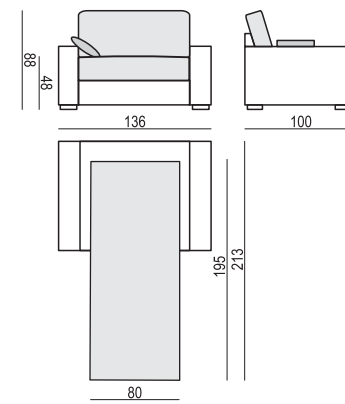

SITS
— comfortable life

LUKAS

Drawings show combinations with armrest II.
Combinations with other armrest are properly longer or shorter in width.
Foam or bonell mattress available.

www.sits.eu
NOVEMBER 2018

ARMCHAIR SOFA BED

2 SEATER SOFA BED

3 SEATER SOFA BED

4 SEATER SOFA BED

EXAMPLE OF LEATHER COVER 4 SEATER SOFA BED

LUKAS

ARMRESTS

ARMREST I
cm 98 x 12 x 54 H

ARMREST II
cm 98 x 17 x 54 H

ARMREST III
cm 98 x 18 x 54 H

ARMREST IV
cm 98 x 5 x 54 H

ENDPART LEFT (or RIGHT)
cm 95 x 4 x 64 H

home
& family

SET 1 RIGHT (or LEFT)
3 SEATER SOFA BED LEFT (or RIGHT) + CHAISELONGUE RIGHT (or LEFT)

SET 2 RIGHT (or LEFT)
3 SEATER SOFA BED LEFT (or RIGHT) + CHAISELONGUE BOX RIGHT (or LEFT)

SET 3 RIGHT (or LEFT)
2 SEATER SOFA BED LEFT (or RIGHT) + CHAISELONGUE RIGHT (or LEFT)

SET 4 RIGHT (or LEFT)
2 SEATER SOFA BED LEFT (or RIGHT) + CHAISELONGUE BOX RIGHT (or LEFT)