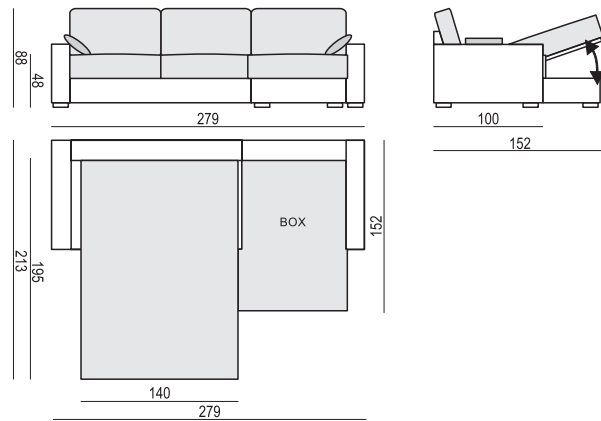

ARMCHAIR SOFA BED

2 SEATER SOFA BED

3 SEATER SOFA BED

4 SEATER SOFA BED

EXAMPLE OF LEATHER COVER 4 SEATER SOFA BED

LUKAS

ARMRESTS

ARMREST I
cm 98 x 12 x 54 H

ARMREST II
cm 98 x 17 x 54 H

ARMREST III
cm 98 x 18 x 54 H

ARMREST IV
cm 98 x 5 x 54 H

ENDPART LEFT (or RIGHT)
cm 95 x 4 x 64 H

home
& family

SET 1 RIGHT (or LEFT)
3 SEATER SOFA BED LEFT (or RIGHT) + CHAISELONGUE RIGHT (or LEFT)

SET 2 RIGHT (or LEFT)
3 SEATER SOFA BED LEFT (or RIGHT) + CHAISELONGUE BOX RIGHT (or LEFT)

SET 3 RIGHT (or LEFT)
2 SEATER SOFA BED LEFT (or RIGHT) + CHAISELONGUE RIGHT (or LEFT)

SET 4 RIGHT (or LEFT)
2 SEATER SOFA BED LEFT (or RIGHT) + CHAISELONGUE BOX RIGHT (or LEFT)