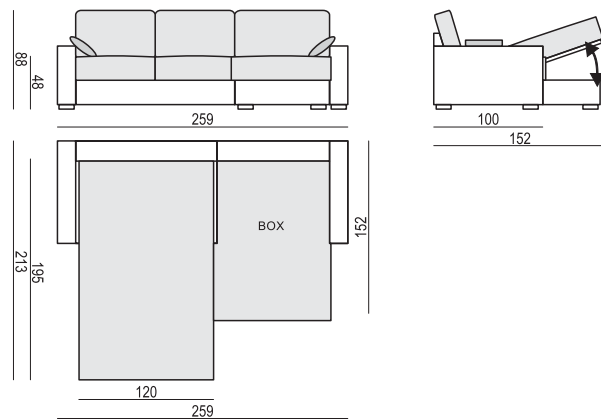

ARMCHAIR SOFA BED

2 SEATER SOFA BED

3 SEATER SOFA BED

4 SEATER SOFA BED

EXAMPLE OF LEATHER COVER 4 SEATER SOFA BED

LUKAS

ARMRESTS

ARMREST I
cm 98 x 12 x 54 H

ARMREST II
cm 98 x 17 x 54 H

ARMREST III
cm 98 x 18 x 54 H

ARMREST IV
cm 98 x 5 x 54 H

ENDPART LEFT (or RIGHT)
cm 95 x 4 x 64 H

home
& family

SET 1 RIGHT (or LEFT)
3 SEATER SOFA BED LEFT (or RIGHT) + CHAISELONGUE RIGHT (or LEFT)

SET 2 RIGHT (or LEFT)
3 SEATER SOFA BED LEFT (or RIGHT) + CHAISELONGUE BOX RIGHT (or LEFT)

SET 3 RIGHT (or LEFT)
2 SEATER SOFA BED LEFT (or RIGHT) + CHAISELONGUE RIGHT (or LEFT)

SET 4 RIGHT (or LEFT)
2 SEATER SOFA BED LEFT (or RIGHT) + CHAISELONGUE BOX RIGHT (or LEFT)