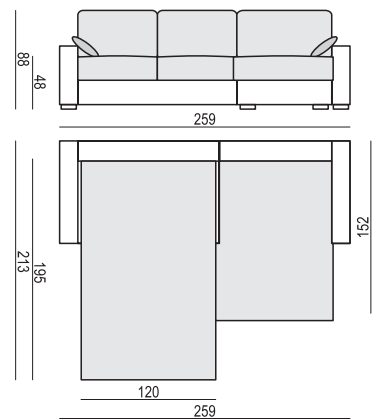

ARMREST II
cm 98 x 17 x 54 H

ARMREST III
cm 98 x 18 x 54 H

ARMREST IV
cm 98 x 5 x 54 H

ENDPART LEFT (or RIGHT)
cm 95 x 4 x 64 H

home
& family

SET 1 RIGHT (or LEFT)
3 SEATER SOFA BED LEFT (or RIGHT) + CHAISELONGUE RIGHT (or LEFT)

SET 2 RIGHT (or LEFT)
3 SEATER SOFA BED LEFT (or RIGHT) + CHAISELONGUE BOX RIGHT (or LEFT)

SET 3 RIGHT (or LEFT)
2 SEATER SOFA BED LEFT (or RIGHT) + CHAISELONGUE RIGHT (or LEFT)

SET 4 RIGHT (or LEFT)
2 SEATER SOFA BED LEFT (or RIGHT) + CHAISELONGUE BOX RIGHT (or LEFT)