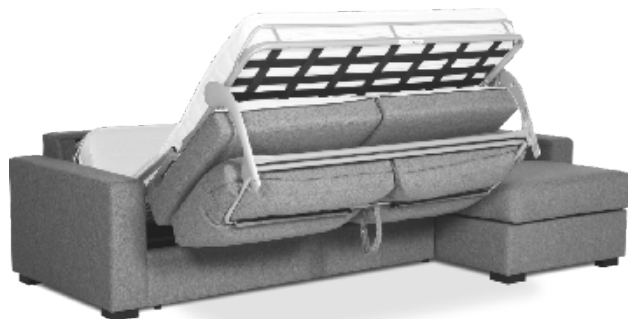

ARMREST II
cm 98 x 17 x 54 H

ARMREST III
cm 98 x 18 x 54 H

ARMREST IV
cm 98 x 5 x 54 H

ENDPART LEFT (or RIGHT)
cm 95 x 4 x 64 H

home
& family

SET 1 RIGHT (or LEFT)
3 SEATER SOFA BED LEFT (or RIGHT) + CHAISELONGUE RIGHT (or LEFT)

SET 2 RIGHT (or LEFT)
3 SEATER SOFA BED LEFT (or RIGHT) + CHAISELONGUE BOX RIGHT (or LEFT)

SET 3 RIGHT (or LEFT)
2 SEATER SOFA BED LEFT (or RIGHT) + CHAISELONGUE RIGHT (or LEFT)

SET 4 RIGHT (or LEFT)
2 SEATER SOFA BED LEFT (or RIGHT) + CHAISELONGUE BOX RIGHT (or LEFT)