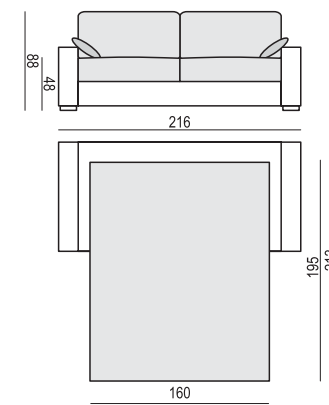

ARMCHAIR SOFA BED

2 SEATER SOFA BED

3 SEATER SOFA BED

4 SEATER SOFA BED

EXAMPLE OF LEATHER COVER 4 SEATER SOFA BED

LUKAS

ARMRESTS

ARMREST I
cm 98 x 12 x 54 H

ARMREST II
cm 98 x 17 x 54 H

ARMREST III
cm 98 x 18 x 54 H

ARMREST IV
cm 98 x 5 x 54 H

ENDPART LEFT (or RIGHT)
cm 95 x 4 x 64 H

home
& family

SET 1 RIGHT (or LEFT)
3 SEATER SOFA BED LEFT (or RIGHT) + CHAISELONGUE RIGHT (or LEFT)

SET 2 RIGHT (or LEFT)
3 SEATER SOFA BED LEFT (or RIGHT) + CHAISELONGUE BOX RIGHT (or LEFT)

SET 3 RIGHT (or LEFT)
2 SEATER SOFA BED LEFT (or RIGHT) + CHAISELONGUE RIGHT (or LEFT)

SET 4 RIGHT (or LEFT)
2 SEATER SOFA BED LEFT (or RIGHT) + CHAISELONGUE BOX RIGHT (or LEFT)