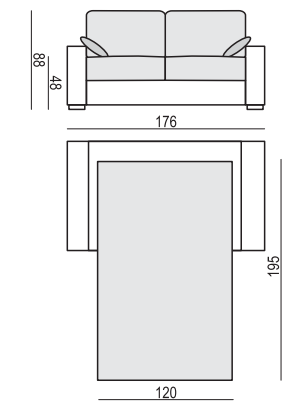

SITS
— comfortable life

LUKAS

Drawings show combinations with armrest II.
Combinations with other armrest are properly longer or shorter in width.
Foam or bonell mattress available.

www.sits.eu
NOVEMBER 2018

ARMCHAIR SOFA BED

2 SEATER SOFA BED

3 SEATER SOFA BED

4 SEATER SOFA BED

EXAMPLE OF LEATHER COVER 4 SEATER SOFA BED

LUKAS

ARMRESTS

ARMREST I
cm 98 x 12 x 54 H

ARMREST II
cm 98 x 17 x 54 H

ARMREST III
cm 98 x 18 x 54 H

ARMREST IV
cm 98 x 5 x 54 H

ENDPART LEFT (or RIGHT)
cm 95 x 4 x 64 H

home
& family

SET 1 RIGHT (or LEFT)
3 SEATER SOFA BED LEFT (or RIGHT) + CHAISELONGUE RIGHT (or LEFT)

SET 2 RIGHT (or LEFT)
3 SEATER SOFA BED LEFT (or RIGHT) + CHAISELONGUE BOX RIGHT (or LEFT)

SET 3 RIGHT (or LEFT)
2 SEATER SOFA BED LEFT (or RIGHT) + CHAISELONGUE RIGHT (or LEFT)

SET 4 RIGHT (or LEFT)
2 SEATER SOFA BED LEFT (or RIGHT) + CHAISELONGUE BOX RIGHT (or LEFT)