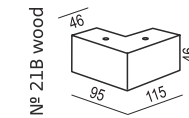

UPHOLSTERY

FABRIC or LEATHER: FC - fix cover

FEET

ARMREST II

ARMREST I and III

ARMREST IV and ENDPART
- only plastic support from sofa bed

COMFORT

1. polyurethane foam/ high resilient polyurethane foam
2. polyurethane foam or bonnell springs mattress
3. foam flakes with silicone balls
4. silicone balls
5. FSC® certified solid wood and wood based elements
6. metal mechanism
7. fabric or leather
8. FSC® certified solid wood legs