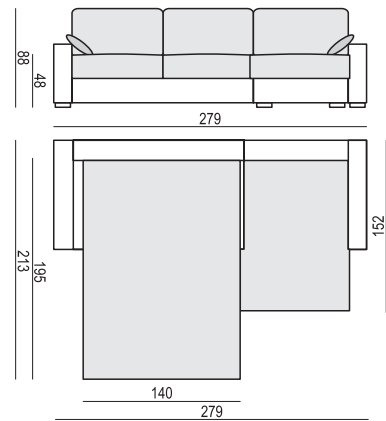

ARMCHAIR SOFA BED

2 SEATER SOFA BED

3 SEATER SOFA BED

4 SEATER SOFA BED

EXAMPLE OF LEATHER COVER 4 SEATER SOFA BED

LUKAS

ARMRESTS

ARMREST I
cm 98 x 12 x 54 H

ARMREST II
cm 98 x 17 x 54 H

ARMREST III
cm 98 x 18 x 54 H

ARMREST IV
cm 98 x 5 x 54 H

ENDPART LEFT (or RIGHT)
cm 95 x 4 x 64 H

home
& family

SET 1 RIGHT (or LEFT)
3 SEATER SOFA BED LEFT (or RIGHT) + CHAISELONGUE RIGHT (or LEFT)

SET 2 RIGHT (or LEFT)
3 SEATER SOFA BED LEFT (or RIGHT) + CHAISELONGUE BOX RIGHT (or LEFT)

SET 3 RIGHT (or LEFT)
2 SEATER SOFA BED LEFT (or RIGHT) + CHAISELONGUE RIGHT (or LEFT)

SET 4 RIGHT (or LEFT)
2 SEATER SOFA BED LEFT (or RIGHT) + CHAISELONGUE BOX RIGHT (or LEFT)