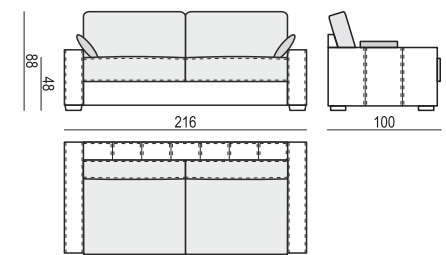

ARMCHAIR SOFA BED

2 SEATER SOFA BED

3 SEATER SOFA BED

4 SEATER SOFA BED

EXAMPLE OF LEATHER COVER 4 SEATER SOFA BED

LUKAS

ARMRESTS

ARMREST I
cm 98 x 12 x 54 H

ARMREST II
cm 98 x 17 x 54 H

ARMREST III
cm 98 x 18 x 54 H

ARMREST IV
cm 98 x 5 x 54 H

ENDPART LEFT (or RIGHT)
cm 95 x 4 x 64 H

home
& family

SET 1 RIGHT (or LEFT)
3 SEATER SOFA BED LEFT (or RIGHT) + CHAISELONGUE RIGHT (or LEFT)