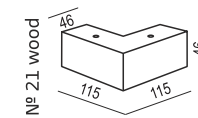

UPHOLSTERY

FABRIC or LEATHER: FC - fix cover

FEET

ARMREST II

ARMREST I and III

ARMREST IV and ENDPART
- only plastic support from sofa bed

COMFORT

1. polyurethane foam/ high resilient polyurethane foam
2. polyurethane foam or bonnell springs mattress
3. foam flakes with silicone balls
4. silicone balls
5. FSC® certified solid wood and wood based elements
6. metal mechanism
7. fabric or leather
8. FSC® certified solid wood legs