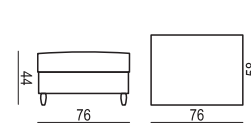

www.sits.eu
NOVEMBER 2018

ARMCHAIR

3 SEATER

3,5 SEATER

3,5 SEATER (two parts)

CHAISELONGUE LEFT (or RIGHT) available also as freestanding

FOOTSTOOL

SET 1 RIGHT (or LEFT)

3 SEATER LEFT(or RIGHT) + CHAISELONGUE RIGHT(or LEFT)

SET 2

ARMCHAIR LEFT + CORNER 30° + ARMCHAIR RIGHT

SET 3 LEFT (or RIGHT)

ARMCHAIR LEFT (or RIGHT) + CORNER 30° + 3 SEATER RIGHT (or LEFT)

SET 4

3 SEATER LEFT + CORNER 30° + 3 SEATER RIGHT