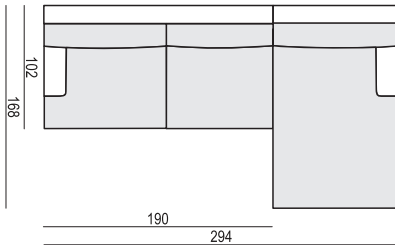

www.sits.eu
NOVEMBER 2018

ARMCHAIR

3 SEATER

3,5 SEATER

3,5 SEATER (two parts)

CHAISELONGUE LEFT (or RIGHT) available also as freestanding

FOOTSTOOL

SET 1 RIGHT (or LEFT)

3 SEATER LEFT(or RIGHT) + CHAISELONGUE RIGHT(or LEFT)

SET 2

ARMCHAIR LEFT + CORNER 30° + ARMCHAIR RIGHT

SET 3 LEFT (or RIGHT)

ARMCHAIR LEFT (or RIGHT) + CORNER 30° + 3 SEATER RIGHT (or LEFT)

SET 4

3 SEATER LEFT + CORNER 30° + 3 SEATER RIGHT