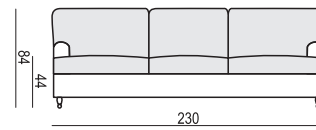

www.sits.eu
NOVEMBER 2018

ARMCHAIR

3 SEATER

3,5 SEATER

3,5 SEATER (two parts)

CHAISELONGUE LEFT (or RIGHT) available also as freestanding

FOOTSTOOL

SET 1 RIGHT (or LEFT)

3 SEATER LEFT(or RIGHT) + CHAISELONGUE RIGHT(or LEFT)

SET 2

ARMCHAIR LEFT + CORNER 30° + ARMCHAIR RIGHT

SET 3 LEFT (or RIGHT)

ARMCHAIR LEFT (or RIGHT) + CORNER 30° + 3 SEATER RIGHT (or LEFT)

SET 4

3 SEATER LEFT + CORNER 30° + 3 SEATER RIGHT