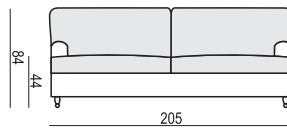

SITS
— *comfortable life*

home
& family

HOWARD

HOWARD

SITS reserves the right to change construction of products and components used due to improving durability of product and customer satisfaction without any further notice. Explicit ± 2 cm tolerance of all elements sizes.

www.sits.eu
NOVEMBER 2018

ARMCHAIR

3 SEATER

3,5 SEATER

3,5 SEATER (two parts)

CHAISELONGUE LEFT (or RIGHT) available also as freestanding

FOOTSTOOL

SET 1 RIGHT (or LEFT)

3 SEATER LEFT(or RIGHT) + CHAISELONGUE RIGHT(or LEFT)

SET 2

ARMCHAIR LEFT + CORNER 30° + ARMCHAIR RIGHT

SET 3 LEFT (or RIGHT)

ARMCHAIR LEFT (or RIGHT) + CORNER 30° + 3 SEATER RIGHT (or LEFT)

SET 4

3 SEATER LEFT + CORNER 30° + 3 SEATER RIGHT