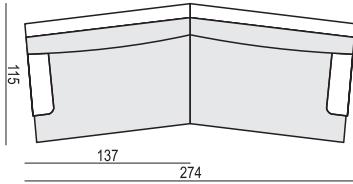

www.sits.eu
NOVEMBER 2018

ARMCHAIR

3 SEATER

3,5 SEATER

3,5 SEATER (two parts)

CHAISELONGUE LEFT (or RIGHT) available also as freestanding

FOOTSTOOL

SET 1 RIGHT (or LEFT)

3 SEATER LEFT(or RIGHT) + CHAISELONGUE RIGHT(or LEFT)

SET 2

ARMCHAIR LEFT + CORNER 30° + ARMCHAIR RIGHT

SET 3 LEFT (or RIGHT)

ARMCHAIR LEFT (or RIGHT) + CORNER 30° + 3 SEATER RIGHT (or LEFT)

SET 4

3 SEATER LEFT + CORNER 30° + 3 SEATER RIGHT