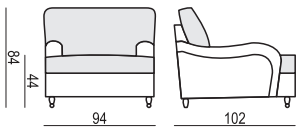

SITS
— *comfortable life*

home
& family

HOWARD

HOWARD

SITS reserves the right to change construction of products and components used due to improving durability of product and customer satisfaction without any further notice. Explicit ± 2 cm tolerance of all elements sizes.

www.sits.eu
NOVEMBER 2018

ARMCHAIR

3 SEATER

3,5 SEATER

3,5 SEATER (two parts)

CHAISELONGUE LEFT (or RIGHT) available also as freestanding

FOOTSTOOL

SET 1 RIGHT (or LEFT)

3 SEATER LEFT(or RIGHT) + CHAISELONGUE RIGHT(or LEFT)

SET 2

ARMCHAIR LEFT + CORNER 30° + ARMCHAIR RIGHT

SET 3 LEFT (or RIGHT)

ARMCHAIR LEFT (or RIGHT) + CORNER 30° + 3 SEATER RIGHT (or LEFT)

SET 4

3 SEATER LEFT + CORNER 30° + 3 SEATER RIGHT