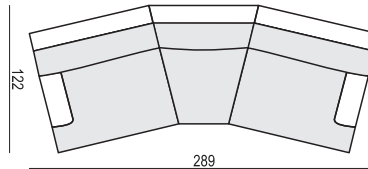

www.sits.eu
NOVEMBER 2018

ARMCHAIR

3 SEATER

3,5 SEATER

3,5 SEATER (two parts)

CHAISELONGUE LEFT (or RIGHT) available also as freestanding

FOOTSTOOL

SET 1 RIGHT (or LEFT)

3 SEATER LEFT(or RIGHT) + CHAISELONGUE RIGHT(or LEFT)

SET 2

ARMCHAIR LEFT + CORNER 30° + ARMCHAIR RIGHT

SET 3 LEFT (or RIGHT)

ARMCHAIR LEFT (or RIGHT) + CORNER 30° + 3 SEATER RIGHT (or LEFT)

SET 4

3 SEATER LEFT + CORNER 30° + 3 SEATER RIGHT