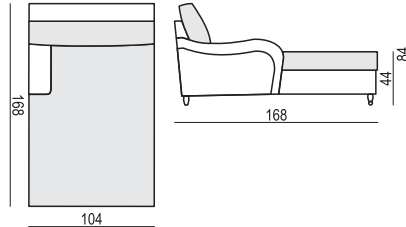

www.sits.eu
NOVEMBER 2018

ARMCHAIR

3 SEATER

3,5 SEATER

3,5 SEATER (two parts)

CHAISELONGUE LEFT (or RIGHT) available also as freestanding

FOOTSTOOL

SET 1 RIGHT (or LEFT)

3 SEATER LEFT(or RIGHT) + CHAISELONGUE RIGHT(or LEFT)

SET 2

ARMCHAIR LEFT + CORNER 30° + ARMCHAIR RIGHT

SET 3 LEFT (or RIGHT)

ARMCHAIR LEFT (or RIGHT) + CORNER 30° + 3 SEATER RIGHT (or LEFT)

SET 4

3 SEATER LEFT + CORNER 30° + 3 SEATER RIGHT