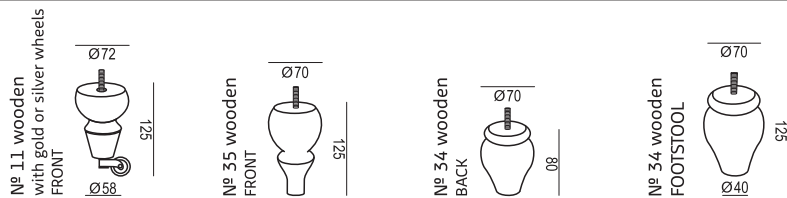

FEET

COMFORT

1. polyurethane foam/high resilient polyurethane foam
2. cushion chamber with mix of feather and silicone balls
3. upholstery belts
4. springs
5. FSC® certified solid wood and wood based elements
6. fabric or leather
7. FSC® certified solid wood legs with metal rolls and floor protection